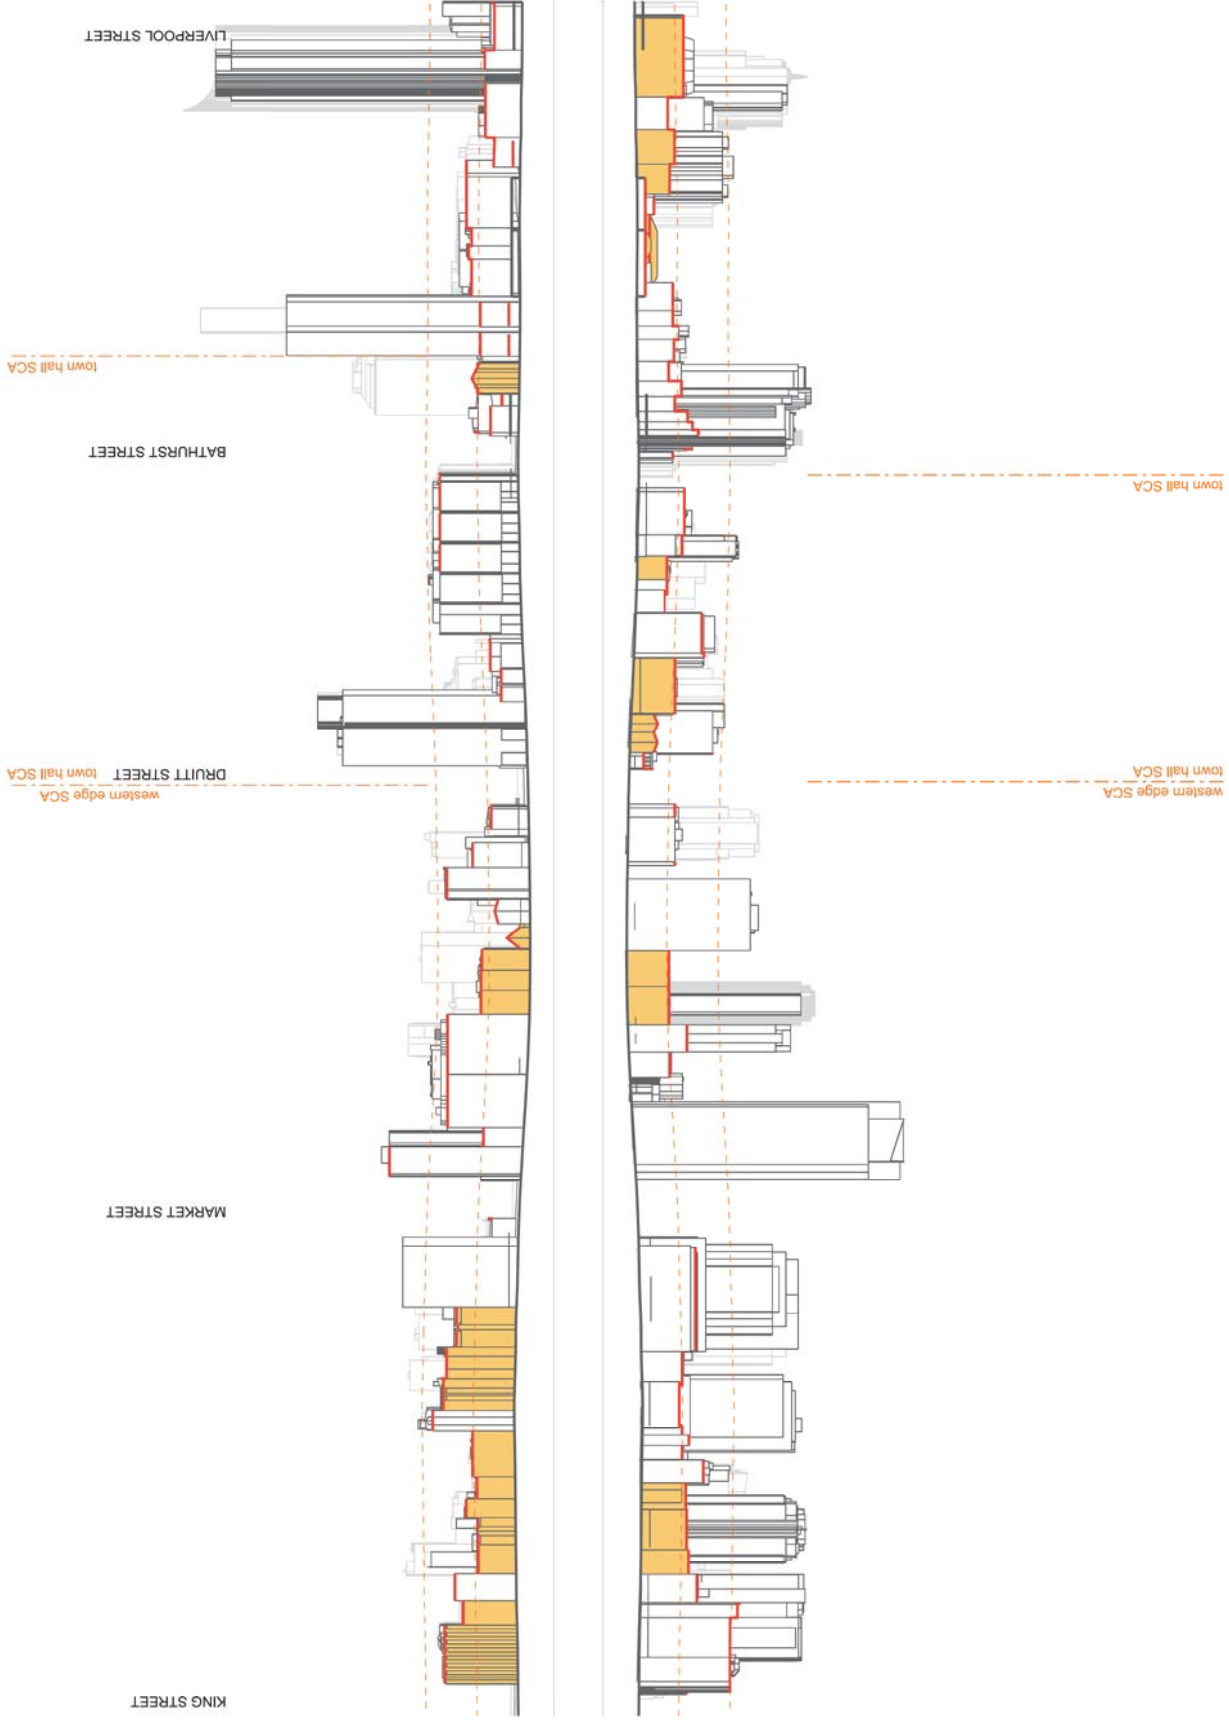

6 Market Street

DETAIL

east

east

7 Druitt Street - Park Street

DETAIL

8 Bathurst Street - Stanley Street

DETAIL

DETAIL

14 Kent Street

ERSKINE STREET

western edge SCA

north

north

western edge SCA

DETAIL

15 Clarence Street

DETAIL

16 York Street

DETAIL

17 George Street

DETAIL

17 George Street

DETAIL

18 Castlereagh Street

north

north

DETAIL

19 Pitt Street

DETAIL

RL 321.0 / HOB 302.0

RL 295 / HOB 275