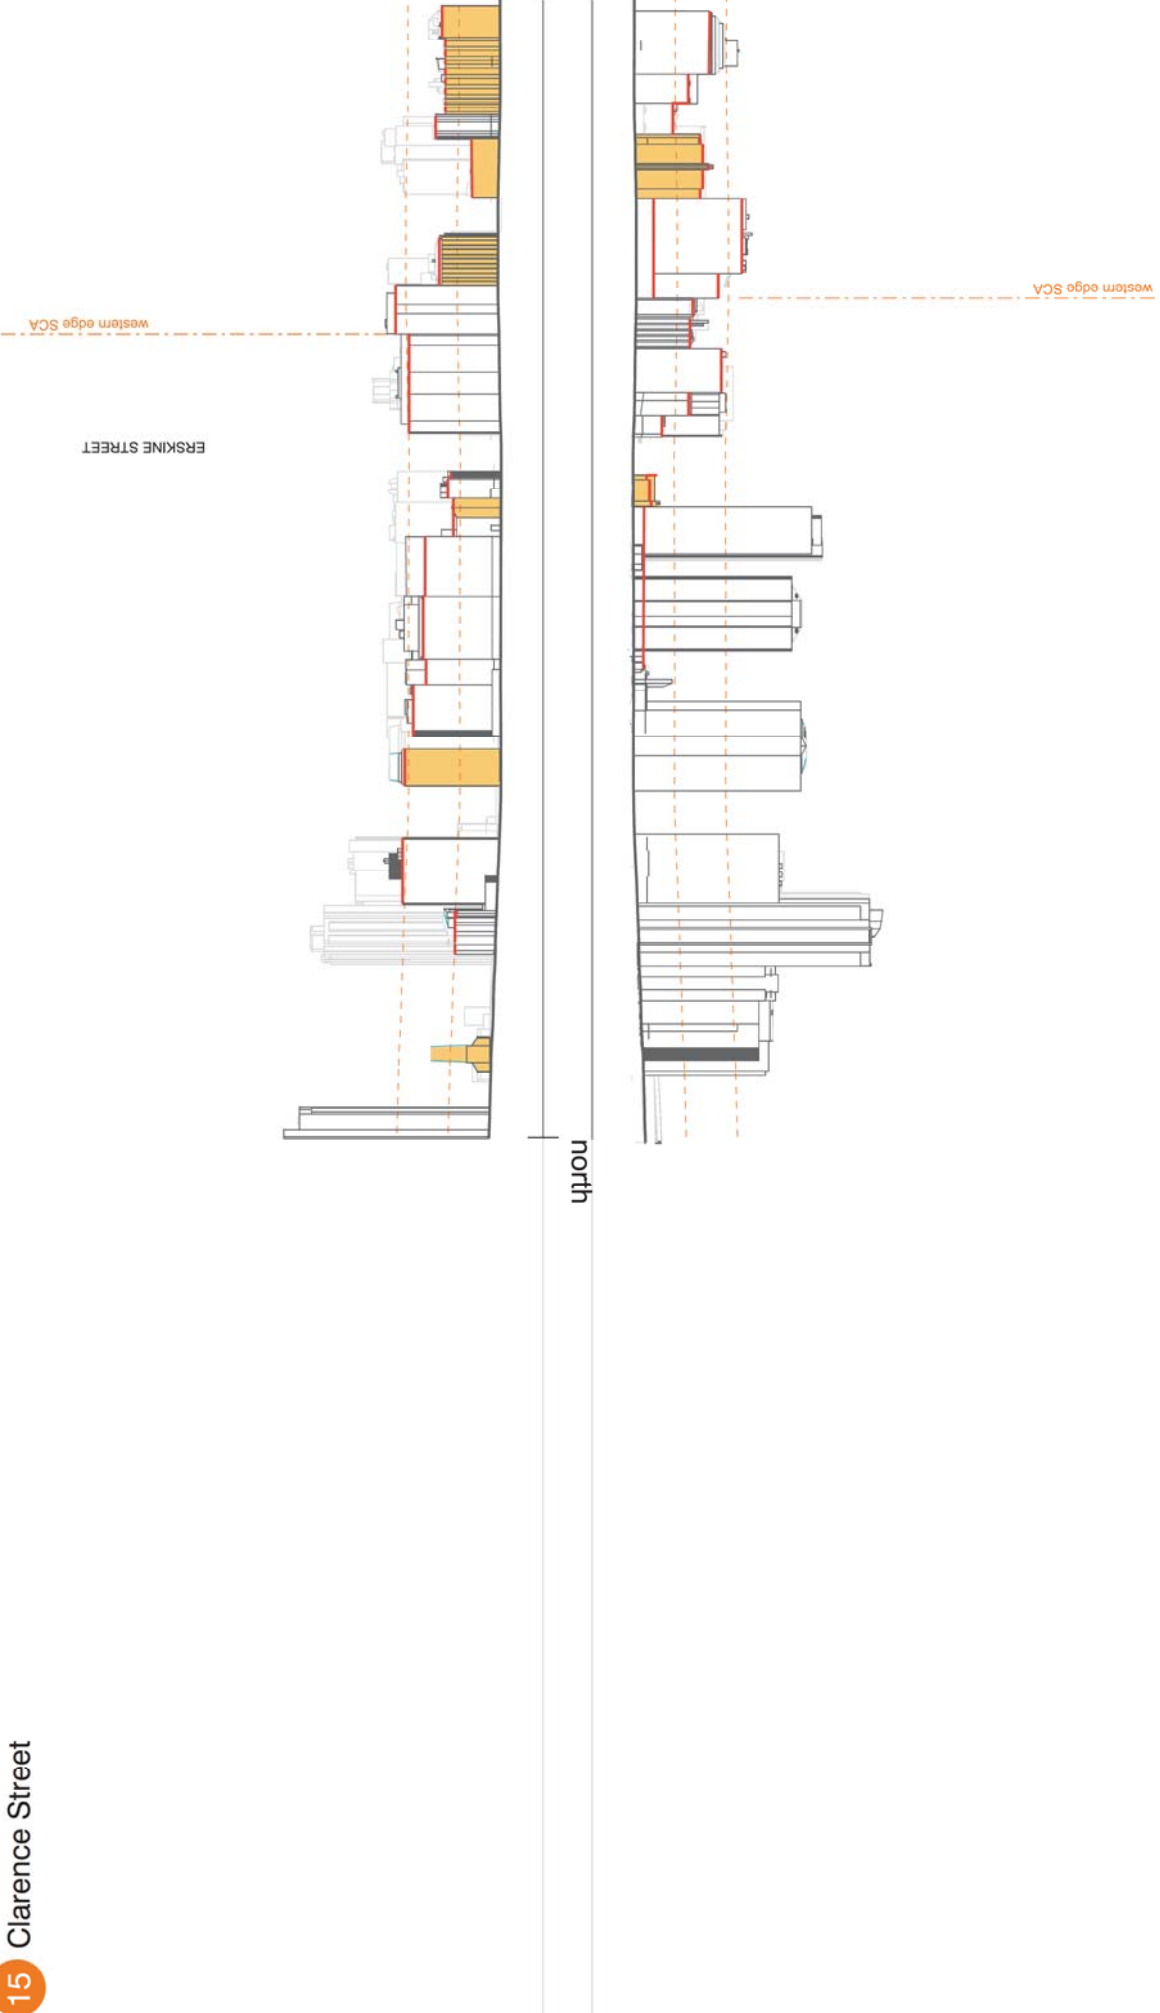

DETAIL

14 Kent Street

ERSKINE STREET

western edge SCA

north

north

western edge SCA

DETAIL

15 Clarence Street

DETAIL

16 York Street

DETAIL

17 George Street

DETAIL

17 George Street

DETAIL

18 Castlereagh Street

north

north

DETAIL

19 Pitt Street

DETAIL

RL 321.0 / HOB 302.0

RL 295 / HOB 275

RL 273.6 / HOB 254

RL 257.6 / HOB 238

19 Pitt Street

DETAIL

DETAIL