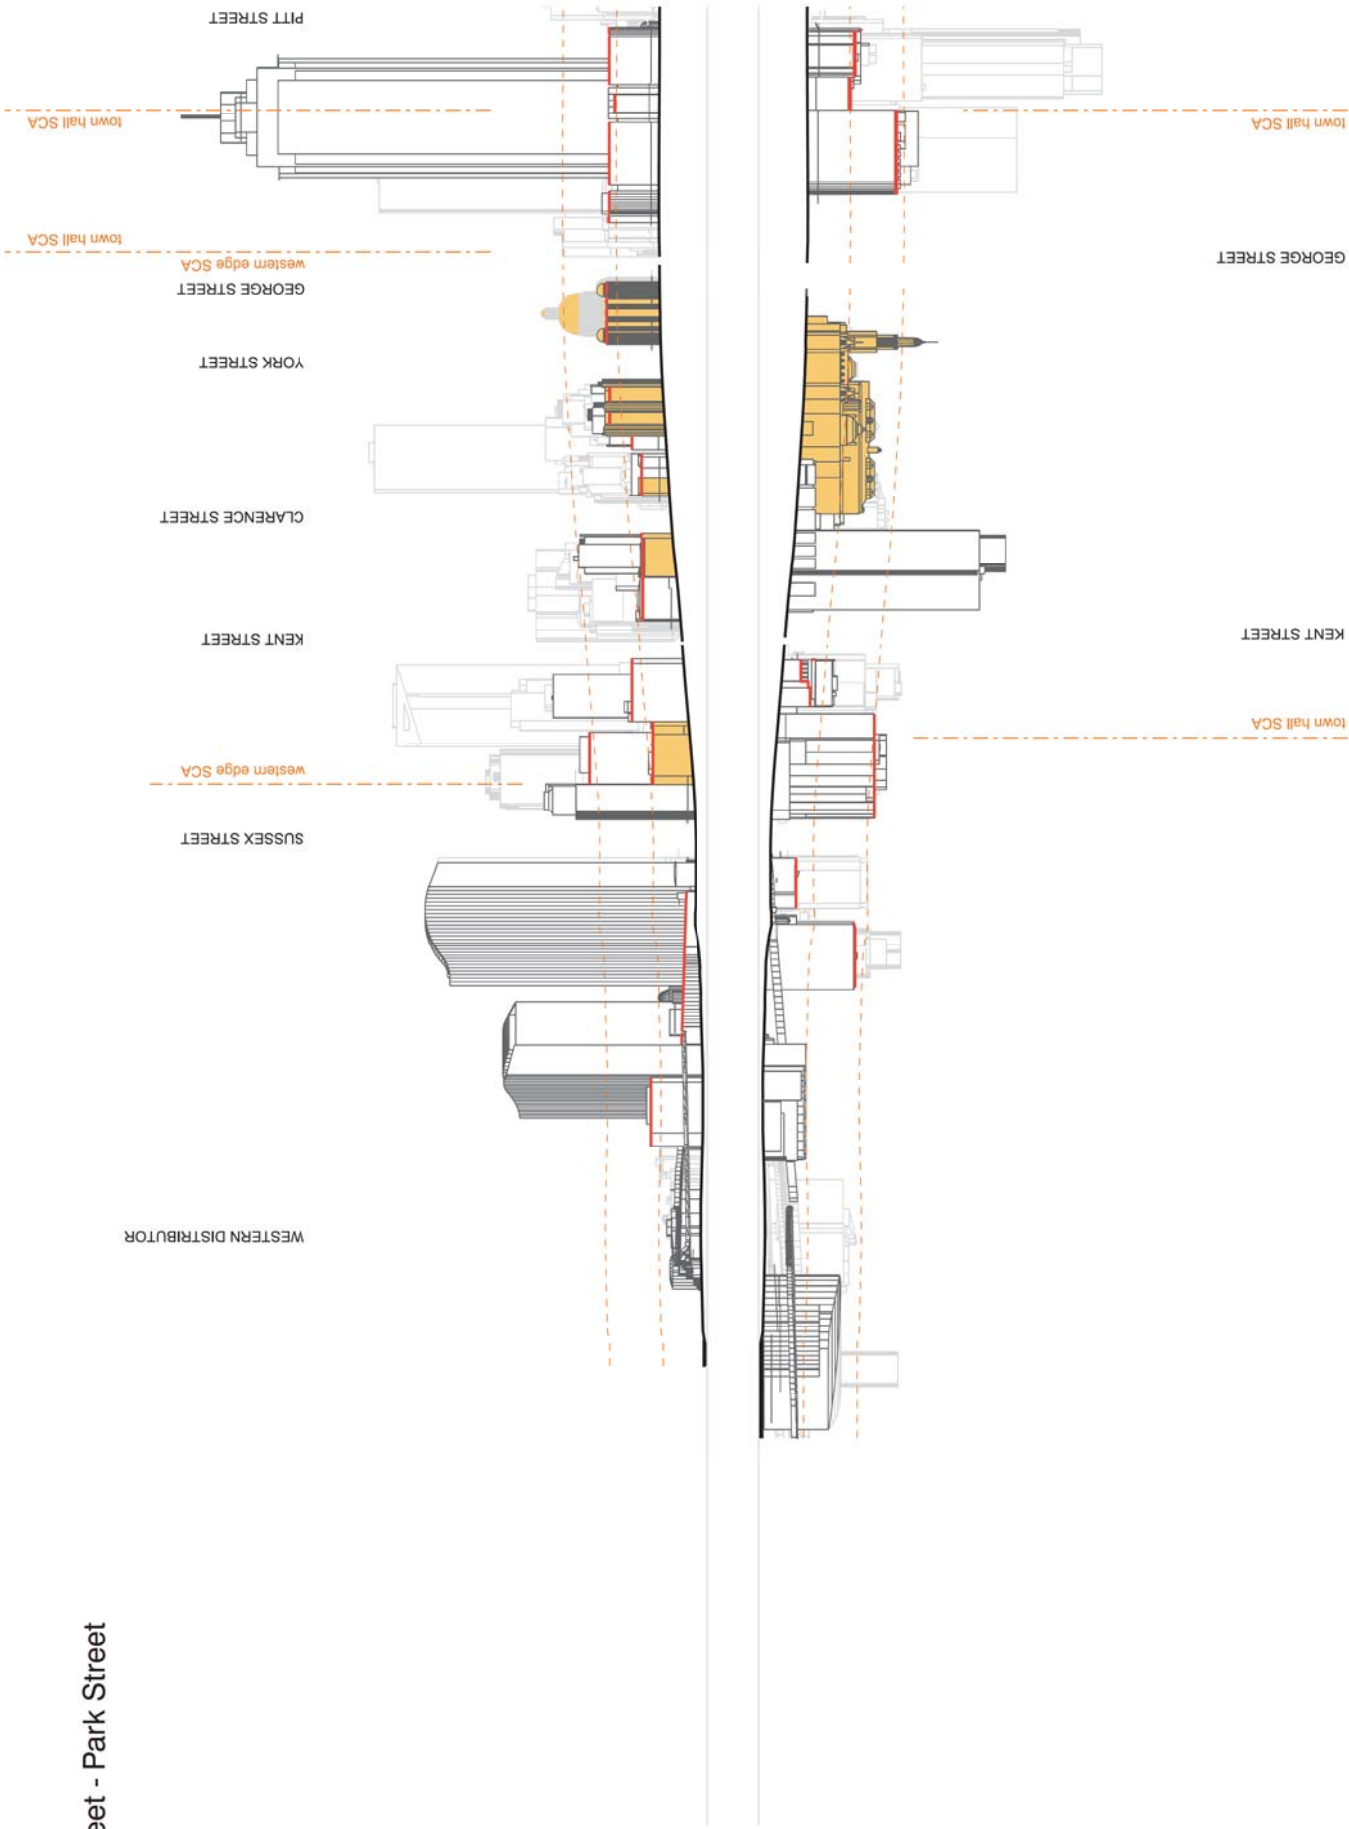

6 Market Street

DETAIL

east

east

7 Druitt Street - Park Street

DETAIL

8 Bathurst Street - Stanley Street

DETAIL

DETAIL

14 Kent Street

ERSKINE STREET

western edge SCA

north

north

western edge SCA

DETAIL

15 Clarence Street

DETAIL

16 York Street

DETAIL

17 George Street

DETAIL

17 George Street

DETAIL

18 Castlereagh Street

north

north

DETAIL

19 Pitt Street

DETAIL

RL 321.0 / HOB 302.0

RL 295 / HOB 275